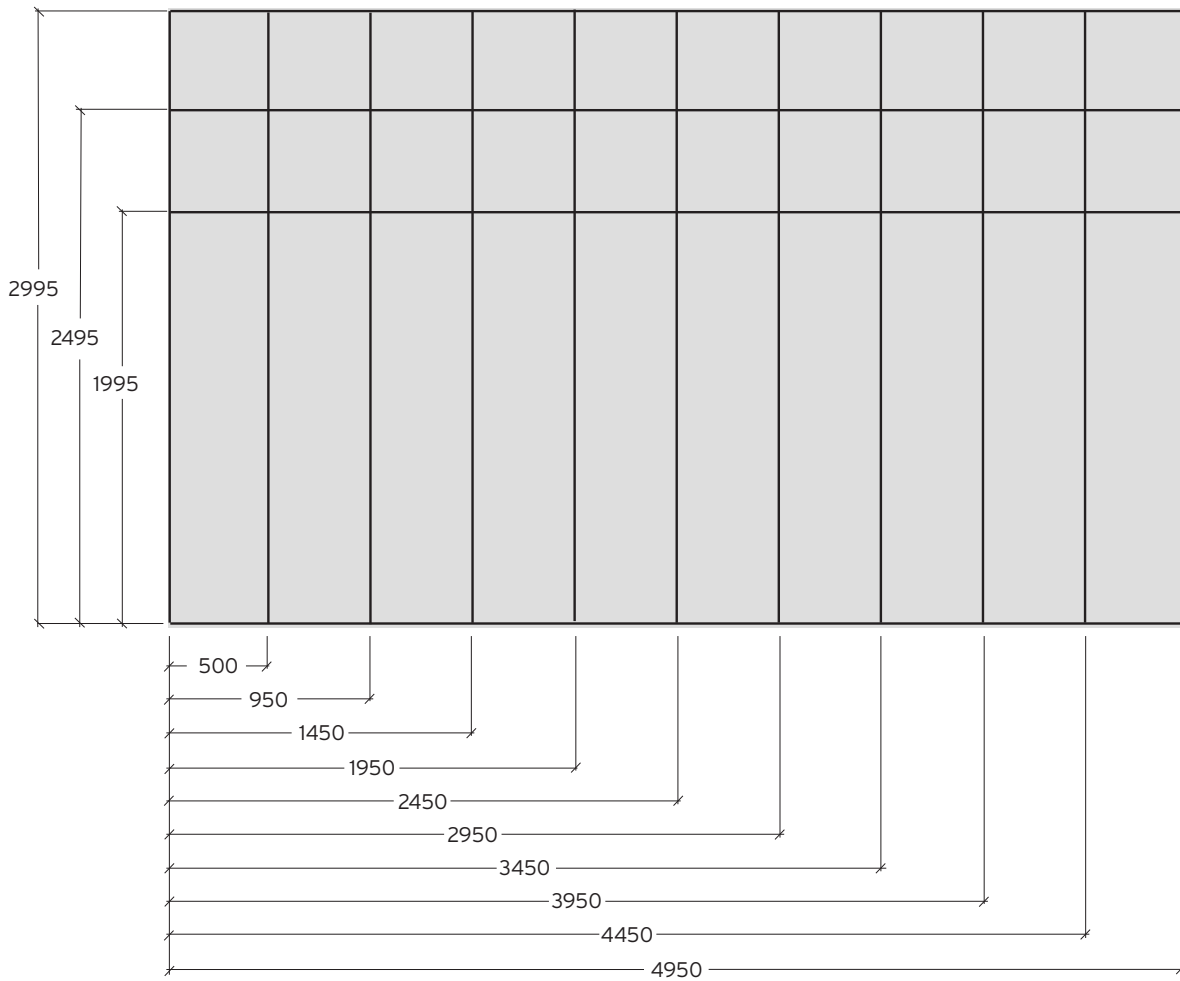

Expolinc Frame Wall

Profiles

SEG slot

Packages

Weight
Basic/Standard Case XL

0,5x2,5	9,5/NA
0,95x2,5	10,4/NA
1,95x2,5	13,4/23,9
2,95x2,5	16,5/27,0
3,95x2,5	20,4/30,9
4,95x2,5	25,0/35,5

Graphic sizes - frame outer measurements

Examples

All weights and sizes are in kg or mm, unless otherwise specified. Weights refer to complete package with bag/box without panel.
Facts and figures are specified with reservation for product modifications and printing errors.