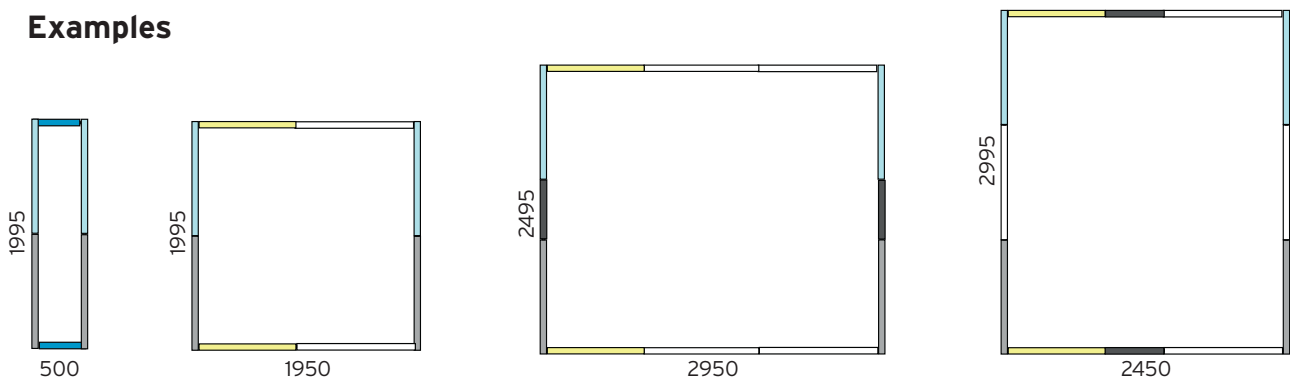

Expolinc Frame Wall

Profiles

SEG slot

Packages

Weight
Basic/Standard Case XL

0,5x2,5	9,5/NA
0,95x2,5	10,4/NA
1,95x2,5	13,4/23,9
2,95x2,5	16,5/27,0
3,95x2,5	20,4/30,9
4,95x2,5	25,0/35,5

Graphic sizes - frame outer measurements

Examples

All weights and sizes are in kg or mm, unless otherwise specified. Weights refer to complete package with bag/box without panel.
Facts and figures are specified with reservation for product modifications and printing errors.