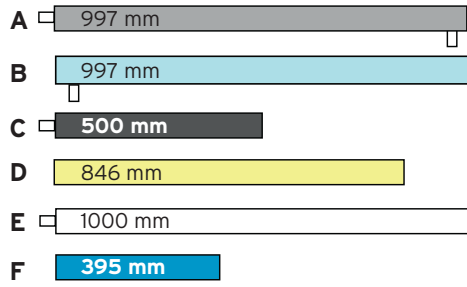

Expolinc Frame Wall

Profiles

SEG slot

Packages

Weight
Basic/Standard Case XL

0,5x2,5	9,5/NA
0,95x2,5	10,4/NA
1,95x2,5	13,4/23,9
2,95x2,5	16,5/27,0
3,95x2,5	20,4/30,9
4,95x2,5	25,0/35,5

Graphic sizes - frame outer measurements

Examples

All weights and sizes are in kg or mm, unless otherwise specified. Weights refer to complete package with bag/box without panel.
Facts and figures are specified with reservation for product modifications and printing errors.