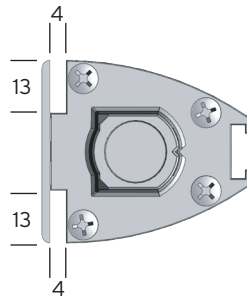

Expolinc Frame Wall

Profiles

SEG slot

Packages

Weight
Basic/Standard Case XL

0,5x2,5	9,5/NA
0,95x2,5	10,4/NA
1,95x2,5	13,4/23,9
2,95x2,5	16,5/27,0
3,95x2,5	20,4/30,9
4,95x2,5	25,0/35,5

Graphic sizes - frame outer measurements

Examples

All weights and sizes are in kg or mm, unless otherwise specified. Weights refer to complete package with bag/box without panel.
Facts and figures are specified with reservation for product modifications and printing errors.